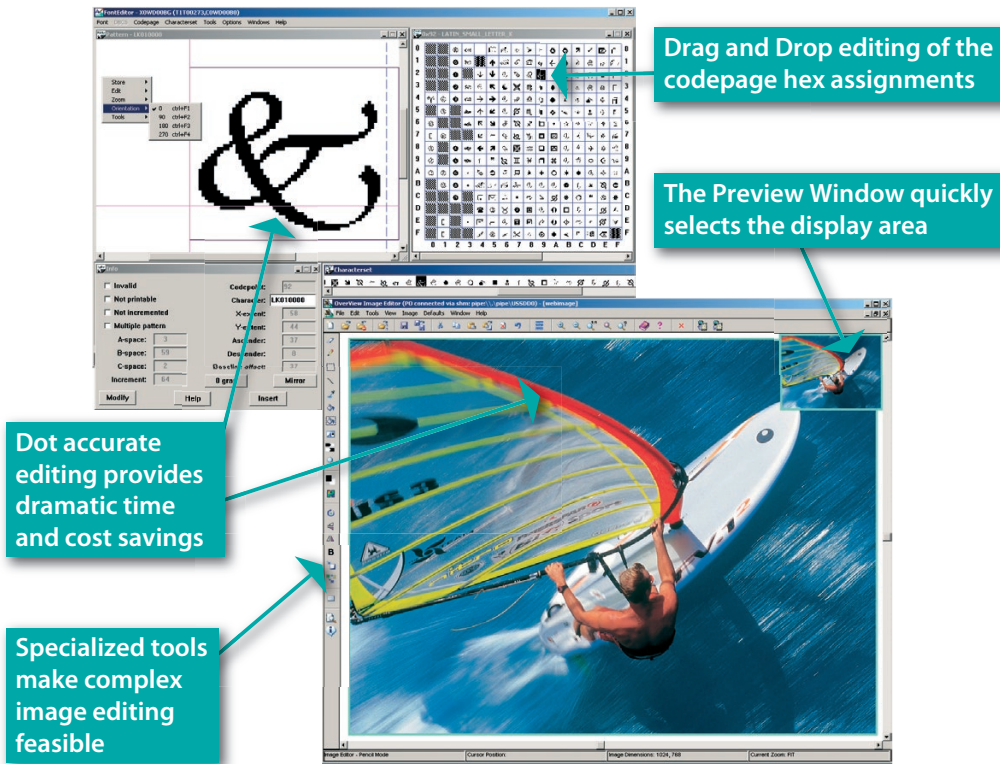

OverView Font&Image Editor 7

Utilizes the capabilities of the graphical user interface on the PC for the most productive tools in the AFP marketplace.

Product Description

The **ISIS OverView Font&Image Editor** is a powerful graphical toolkit for creating and editing font and logo resources in IBM AFP standard object formats.

- Many times faster than host GDDM and ISPF based editing tools for fonts and images.
- Reduce applications maintenance time and cost.
- Direct editing of AFP object files, no time and disk space wasted with conversions to any internal formats.
- Product can be used for any AFP platform from VM, VSE, z/OS, AIX, AS400/iSeries to Windows 2K/XP/2K3/VISTA/2K8/7.
- Full AFPDS data structure support, including unbounded font formats for 3800.
- Conversion to and from PC image formats included.
- Supports 240/300/600 PEL fonts and images.
- Optional font conversion support for Adobe and TrueType.

All OverView products support national AFP languages like Arabic, Hebrew, Bahasa, Thai and also DBCS fonts for Japanese, Korean and Chinese.

Contact

Europe

P: +43-2236-27551
F: +43-2236-21081

America

P: 817-416-2345
F: 817-416-1223

Asia Pacific

P: +65-6339-8719
F: +65-6336-6933

E-mail

info@isis-papyrus.com

Internet

www.isis-papyrus.com

© 2016, ISIS Papyrus, replaces all previous documentation.

November 1st, 2016