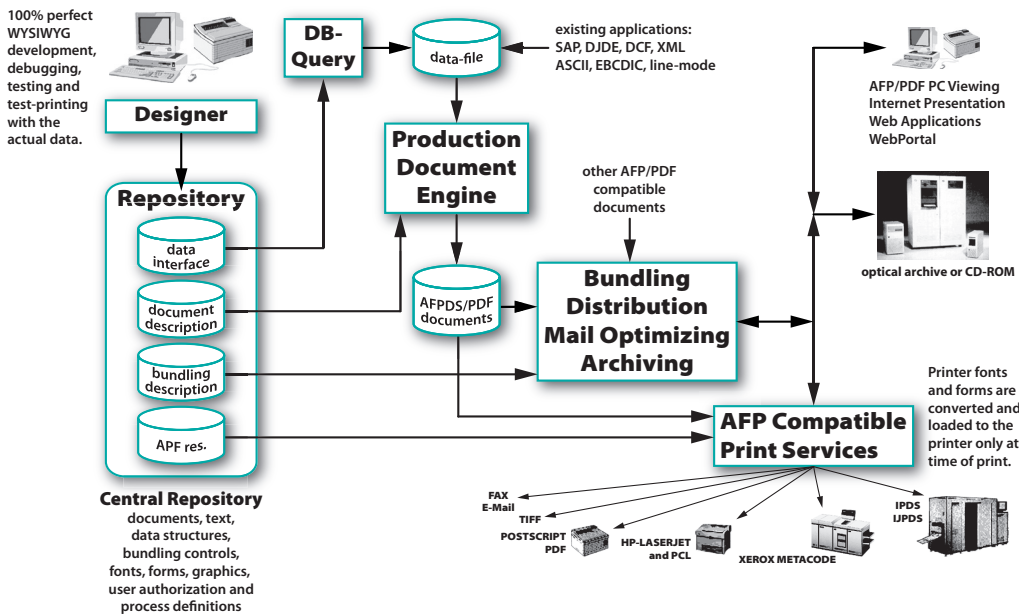

Papyrus Document System 7

ISIS PAPYRUS™

The Papyrus LifeCycle Concept provides an integrated corporate solution for the development, production and management of strategic business documents.

Concept Outline

Papyrus is capable of producing millions of document pages per day on main-frame, UNIX or Windows, as well as interactive editing of personalized business documents on the customer representative's notebook PC or through the Web. It supports all code page systems, including Arabic and Hebrew right-to-left formatting, DBCS (double byte character set) Japanese, Chinese and Korean fonts. The developed resources and application codes are stored in the central library or the version controlled **Repository**, which is accessible through TCP/IP from every Papyrus component in the network.

Corporate business processes supported by Papyrus

The *Papyrus Document System* was designed to ease the integration with existing IT infrastructures and applications and enables the creation of REUSABLE OBJECTS that map processes to existing applications, and facilitates rapid process development and immediate distributed deployment. These document and process templates are stored and deployed throughout the enterprise from the Papyrus Repository to mainframe, UNIX, PC and Web environments without conversion, reprogramming or even recompilation. ISIS Papyrus' Peer-To-Peer technology is scalable and uses system resources efficiently, enabling infinite growth to support our customers increasing demands. It provides full data and transaction integrity across many operating systems.

- Shorten time to market for new products
- Ensure brand consistency across all channels
- Eliminate re-creation of existing documents
- Perform integrated product launches
- Publish documents in multiple languages
- Provide customers with Portal access to documents
- Funnel Web site leads to sales
- Collaborate effectively with partners and vendors